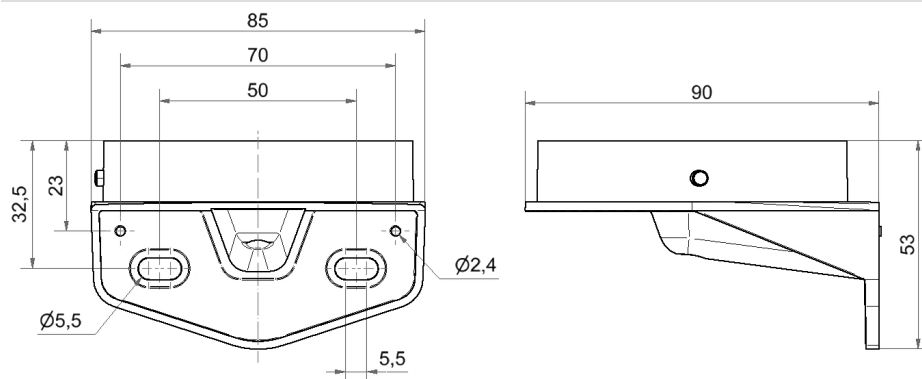

EvoSIGNAL / EvoSIGNAL Accessories

Midi Bracket GY

DRAWING

For additional installation and mounting information, refer to the appropriate user guide at www.werma.com. This printed copy is for information only and is subject to alteration.