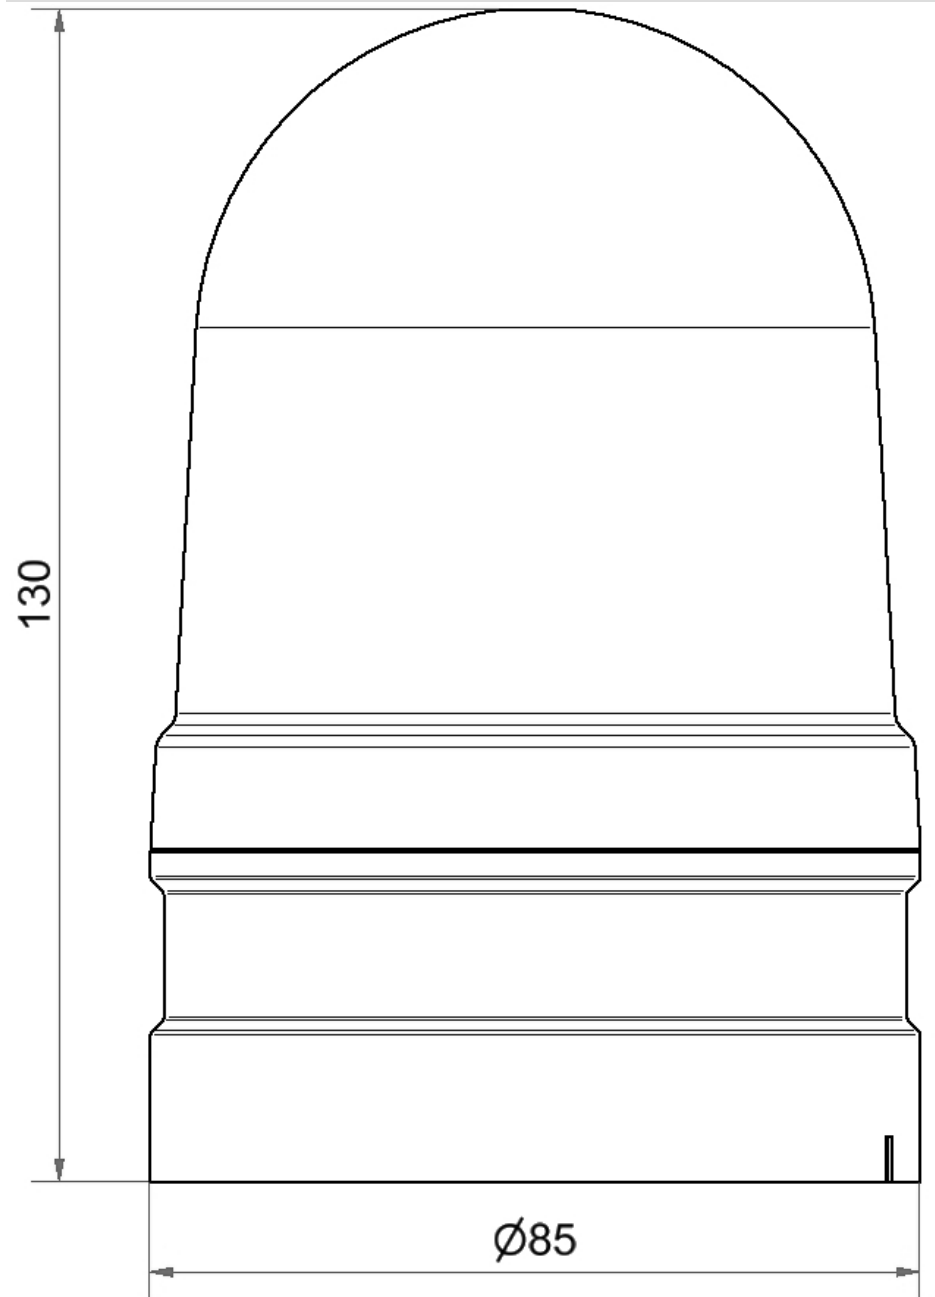

Midi free-standing Beacons / EvoSIGNAL
Midi Rotating 115-230VAC BU

DRAWING

For additional installation and mounting information, refer to the appropriate user guide at www.werma.com. This printed copy is for information only and is subject to alteration.