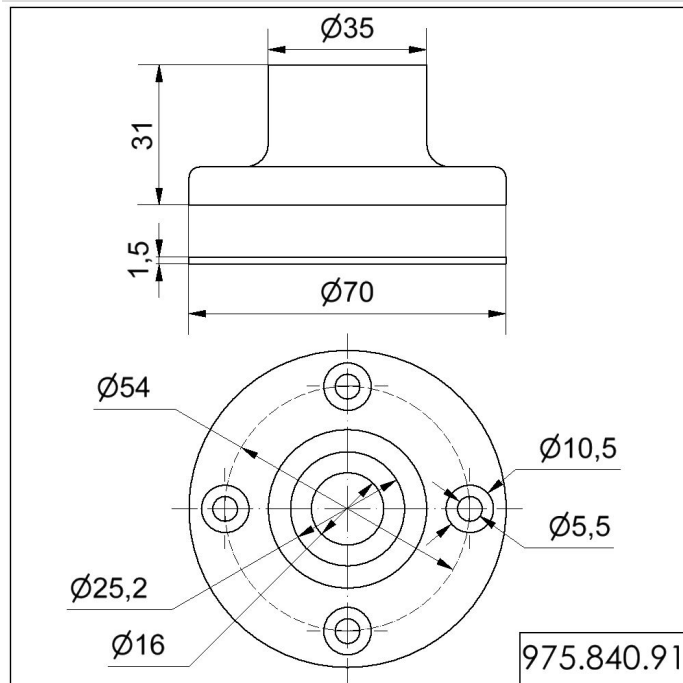

KombiSIGN 50 / Accessories

**Base for tube D25mm, metal BK**

**Part No.:** 975.840.91

<b>MECHANICAL DATA</b>	
Height	31 mm
Diameter	70 mm
Materials	Aluminium
Housing colour	Black
Weight with packaging	109 g
Product weight	109 g

KombiSIGN 50 / Accessories

**Base for tube D25mm, metal BK**

**DRAWING**

For additional installation and mounting information, refer to the appropriate user guide at [www.werma.com](http://www.werma.com). This printed copy is for information only and is subject to alteration.