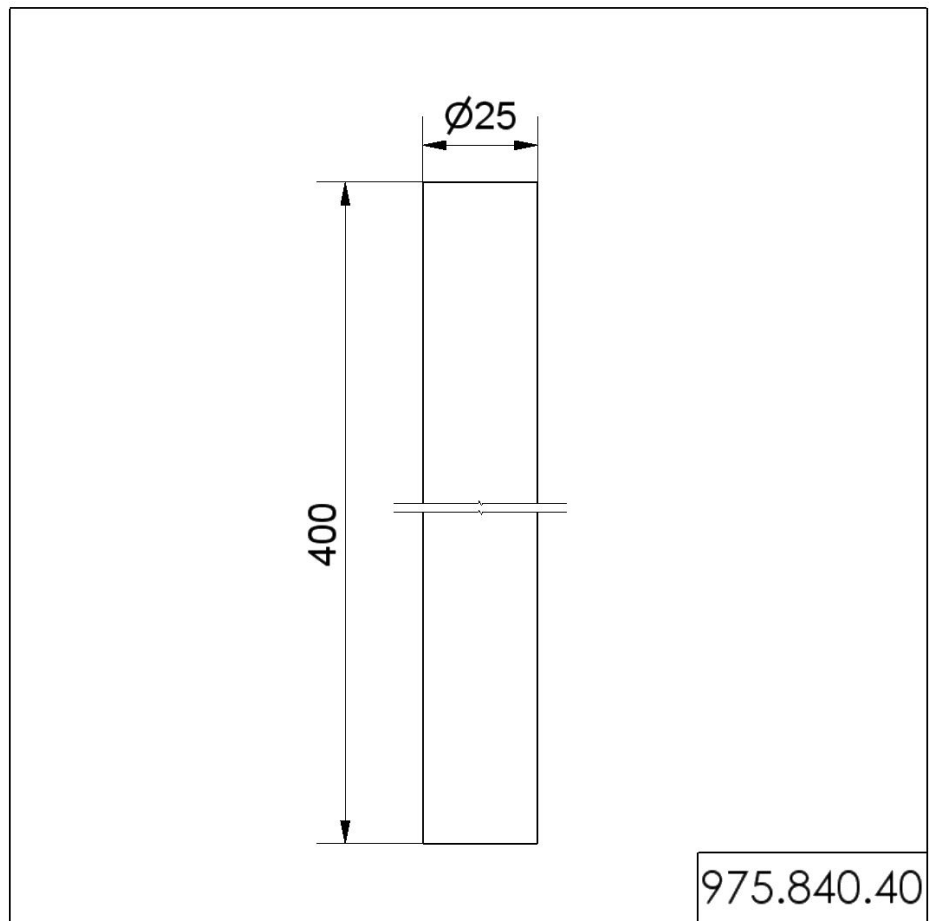

KombiSIGN 50 / Accessories

Tube D25mm 400mm long SR

Part No.: 975.840.40

MECHANICAL DATA

Height	400 mm
Diameter	25 mm
Materials	Aluminium
Housing colour	Silver
Weight with packaging	115 g
Product weight	115 g

Tube D25mm 400mm long SR

DRAWING

For additional installation and mounting information, refer to the appropriate user guide at www.werma.com. This printed copy is for information only and is subject to alteration.