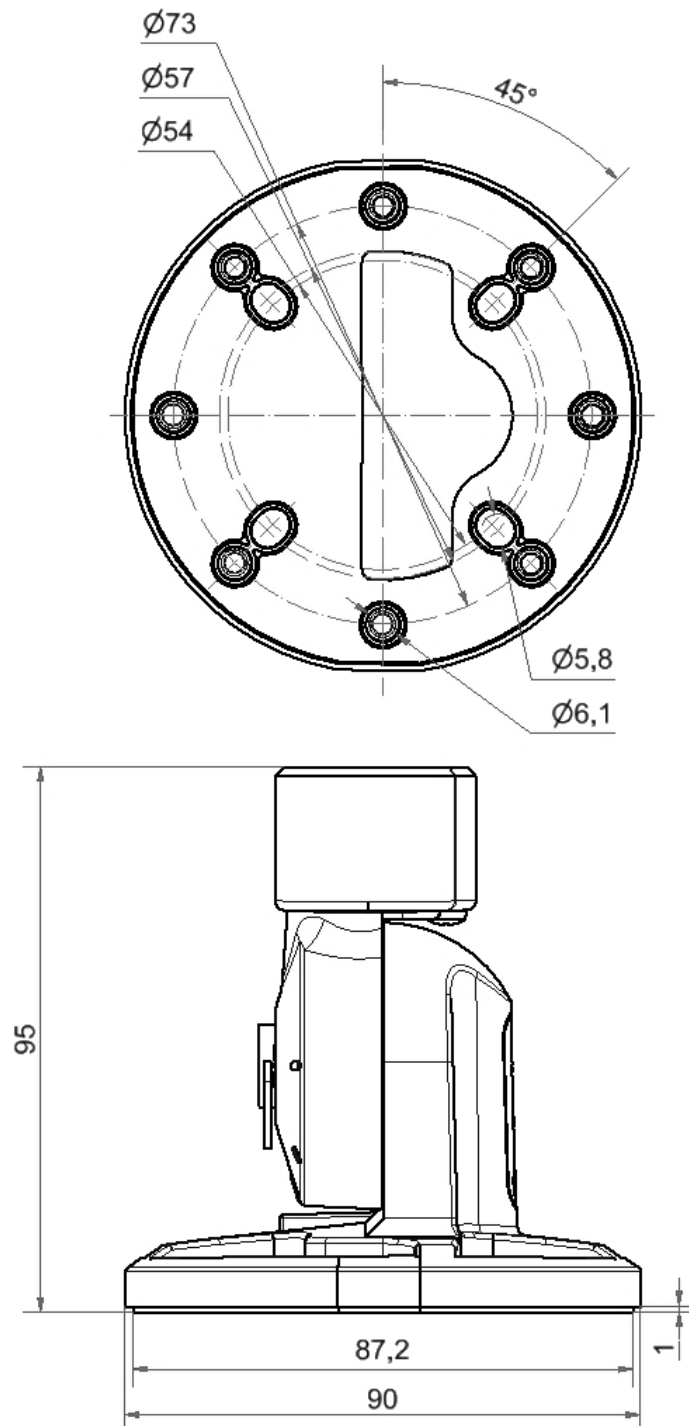

Signal Towers / Accessories
Foldable base FB180 BK

DRAWING

! For additional installation and mounting information, refer to the appropriate user guide at www.werma.com. This printed copy is for information only and is subject to alteration.