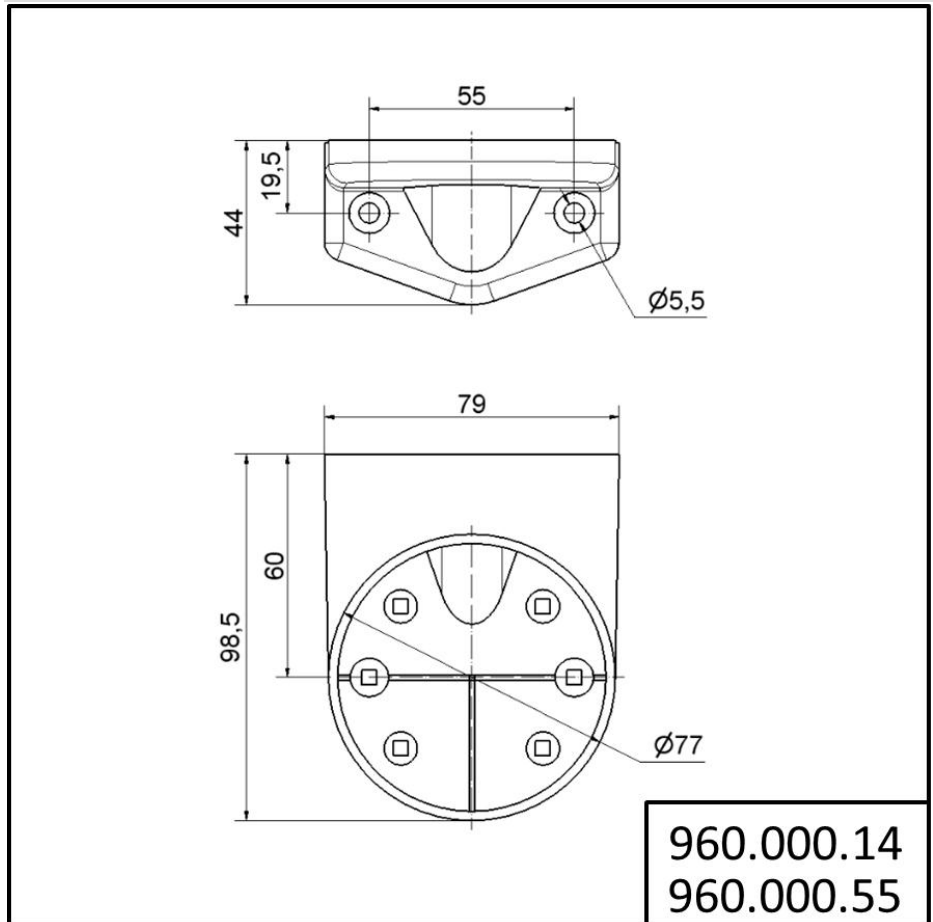

Systems for optimising production / Accessories

Bracket concealed cable entry GY

DRAWING

! For additional installation and mounting information, refer to the appropriate user guide at www.werma.com. This printed copy is for information only and is subject to alteration.