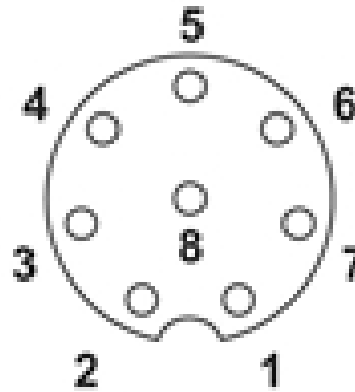

KOMPAKT 37 / Accessories

5m cable with M12 socket

TERMINAL ASSIGNMENT

! For additional installation and mounting information, refer to the appropriate user guide at www.werma.com. This printed copy is for information only and is subject to alteration.