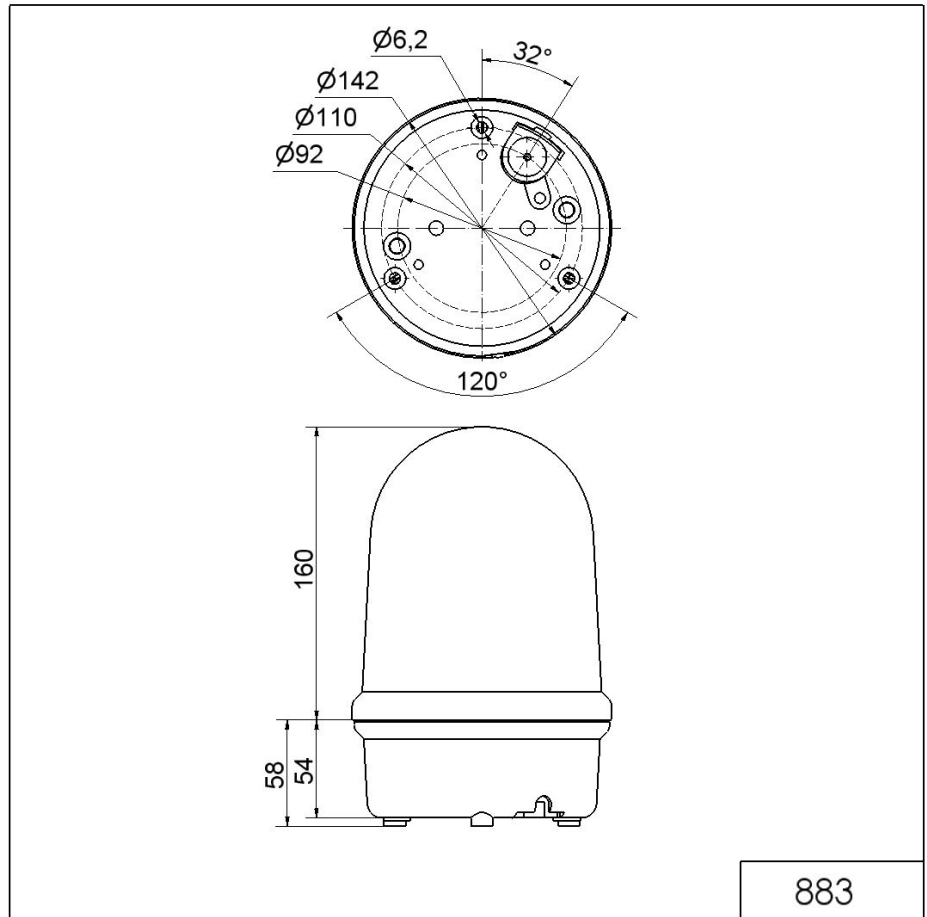

Maxi free-standing Beacons / Rotating Mirror Light 883
Rotating Mirror Beacon LED 115-230VAC YE

DRAWING

For additional installation and mounting information, refer to the appropriate user guide at www.werma.com. This printed copy is for information only and is subject to alteration.