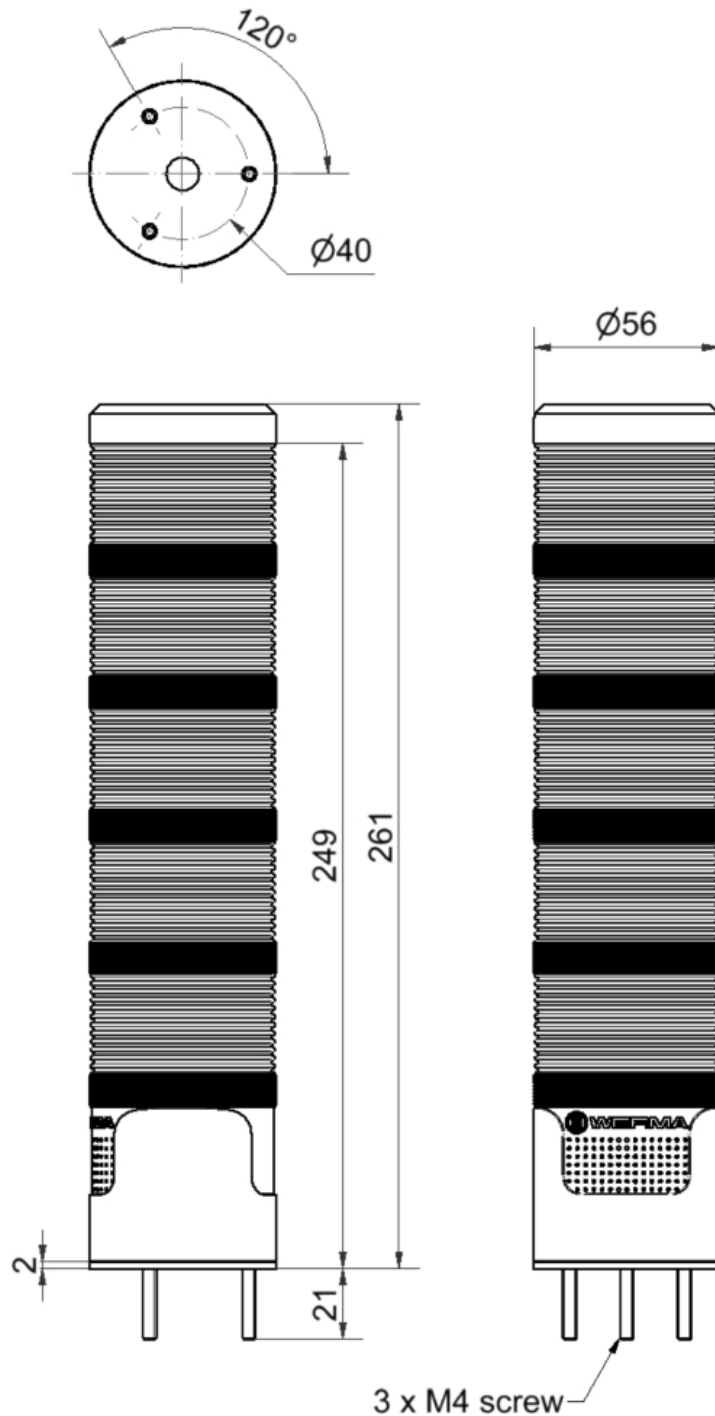

Completely pre-assembled Signal Towers / CST 55C
CST55 colored BWM WH/BU/GN/YE/RD

DRAWING

! For additional installation and mounting information, refer to the appropriate user guide at www.werma.com. This printed copy is for information only and is subject to alteration.