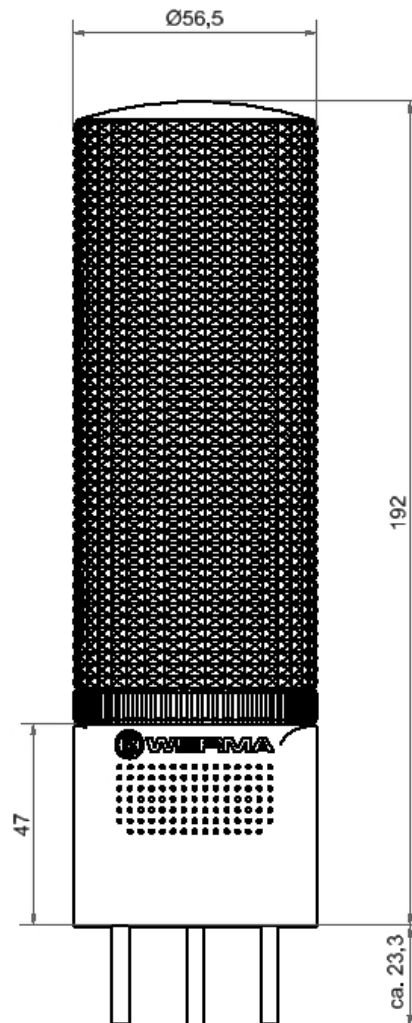

Completely pre-assembled Signal Towers / CST 55
CST55 BWM Pulse tone 24VDC BU/GN/YE/RD

DRAWING

For additional installation and mounting information, refer to the appropriate user guide at www.werma.com. This printed copy is for information only and is subject to alteration.