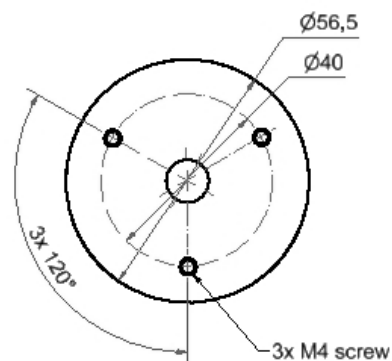

Completely pre-assembled Signal Towers / CST 55
CST55 BWM Pulse tone 24VDC BU/GN/YE/RD

DRAWING

For additional installation and mounting information, refer to the appropriate user guide at www.werma.com. This printed copy is for information only and is subject to alteration.