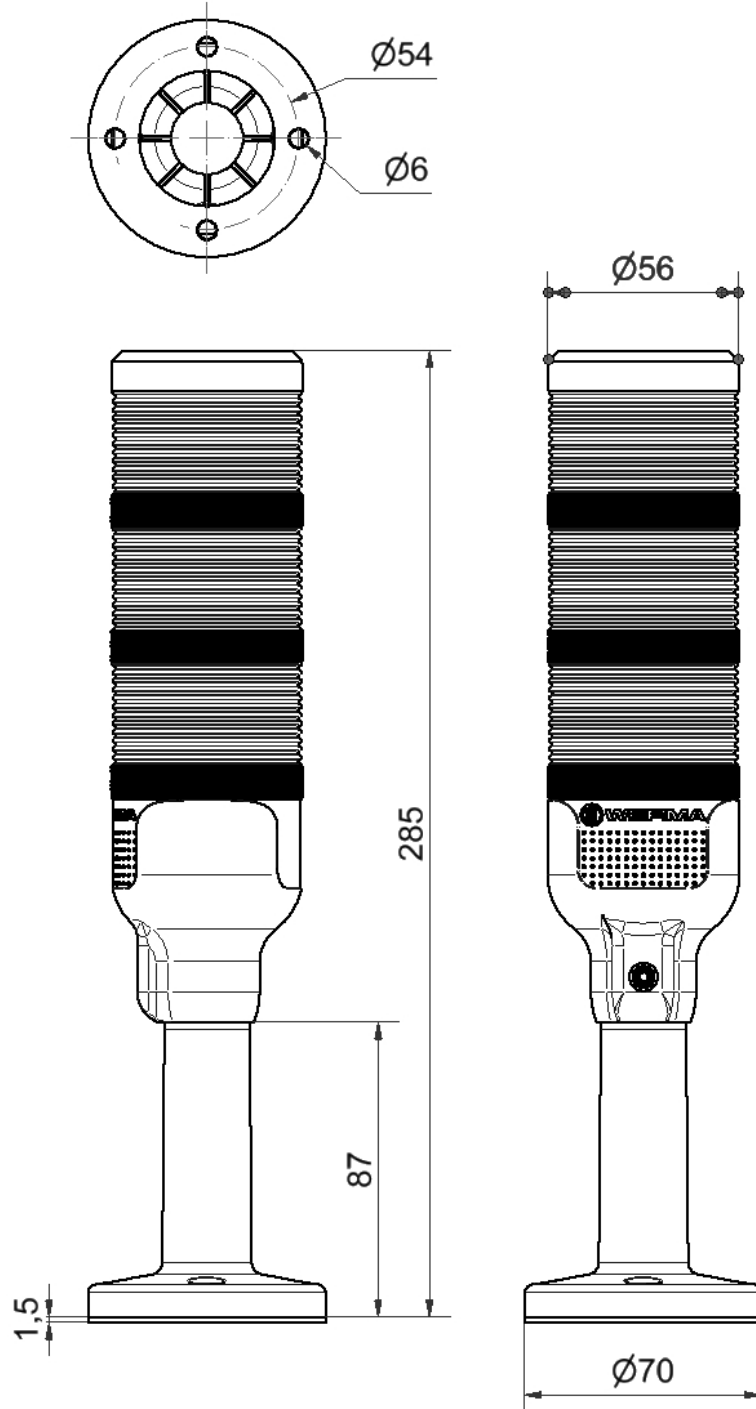

Completely pre-assembled Signal Towers / CST 55C
CST55 colored GN/YE/RD

DRAWING

! For additional installation and mounting information, refer to the appropriate user guide at www.werma.com. This printed copy is for information only and is subject to alteration.